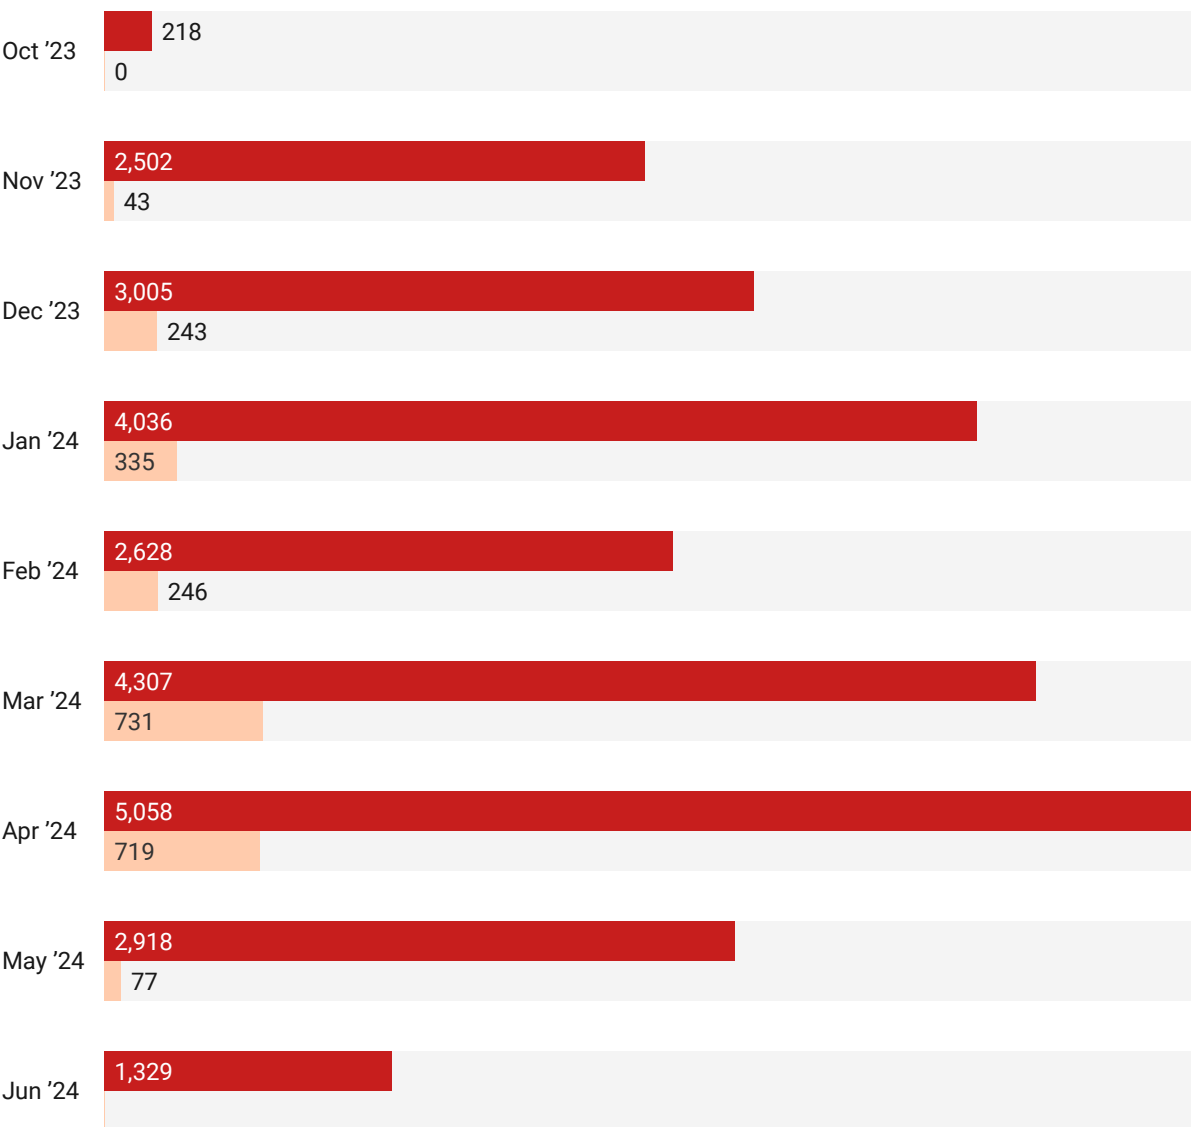

Humanitarian and commercial trucks entering Gaza since October 2023 (number of trucks per month)

Humanitarian Commercial

Note: No data on commercial truck traffic since May 7, 2024.

Chart: Rob Vos • Source: OCHA and UNRWA, Gaza Supplies and Dispatch Tracking, <https://data.humdata.org/dataset/state-of-palestine-gaza-aid-truck-data>