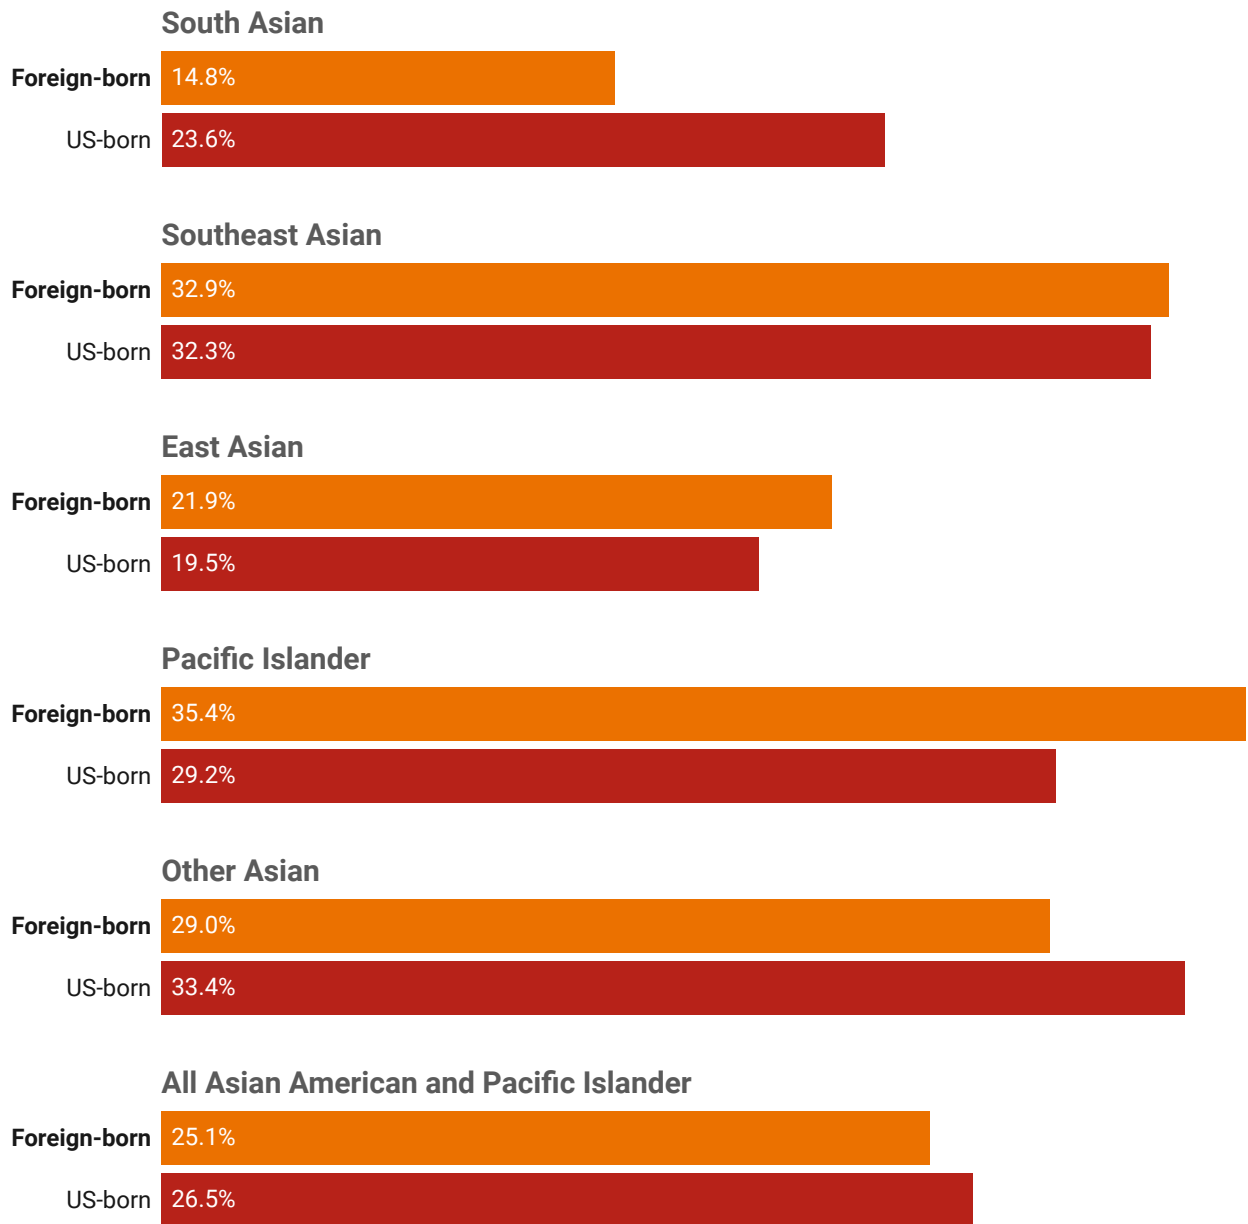

1 in 3 foreign-born Southeast Asians and Pacific Islanders are paid less than \$19.69 per hour

The bars show the prevalence of low-wage work among foreign-born and US-born Asian American and Pacific Islander workers. For example, 35.4% of foreign-born Pacific Islanders are paid low wages.

In 2022, the value of the low-wage threshold is \$19.69. The sample includes workers who live and work in California, were employed last week but not self-employed, ages 16+, and with non-zero earnings last week. See "Data and Methods" for the definition of each AAPI group.