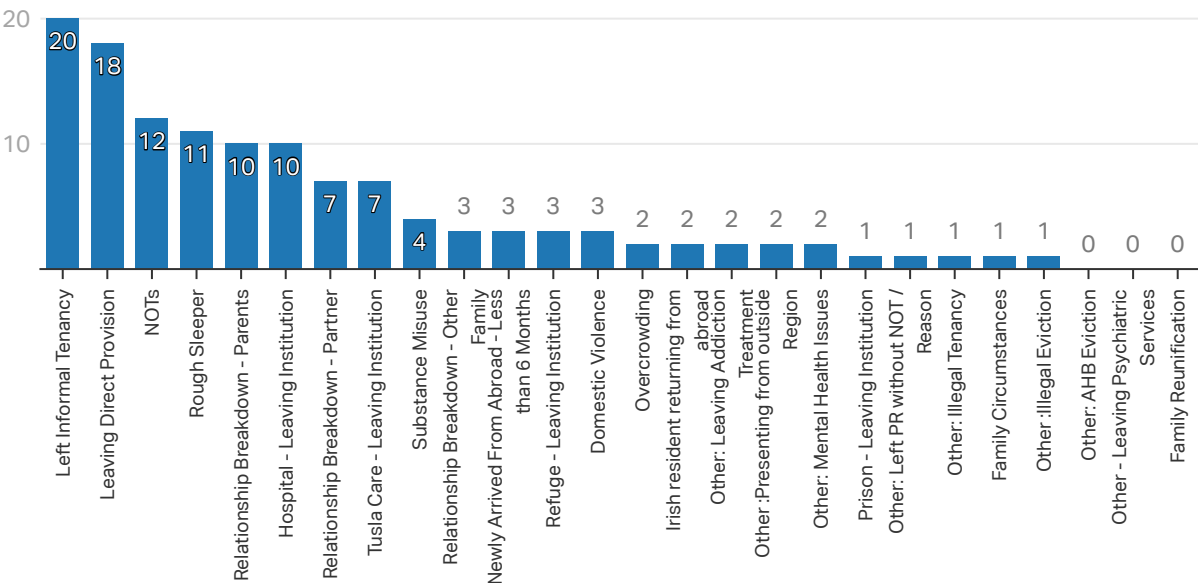

Detailed reasons for New presentation in Single households

Year : 2026

The figures in the graph is measured for the whole Month

Chart: Last Updated - April 2026 • Source: DRHE