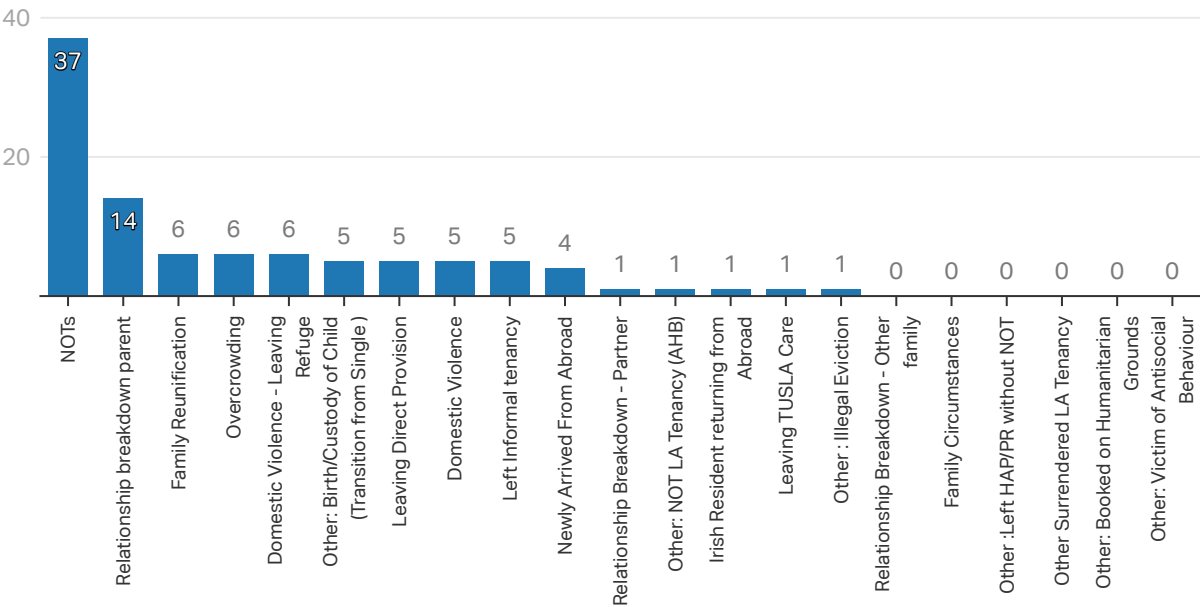

# Detailed reasons for New presentation in Family households

## Year : 2026

The figures in the graph is measured for the whole Month

Chart: Last Updated - April 2026 • Source: DRHE